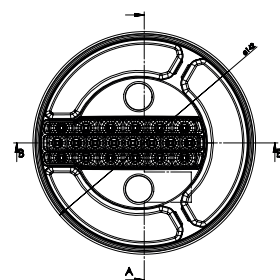

strands

-lighting division

TAIL LAMP

LED

IP68

12-24V

3
FUNC.

- Voltage: 12-24V DC
- Functions: 3 (tail/reverse/fog)
- IP-class: IP68
- Cable length: 2000mm
- Diameter: 142mm
- Depth: 38mm
- CC: 45mm
- E-approved according to regulation: 7, 38, 23

Part No. 800154