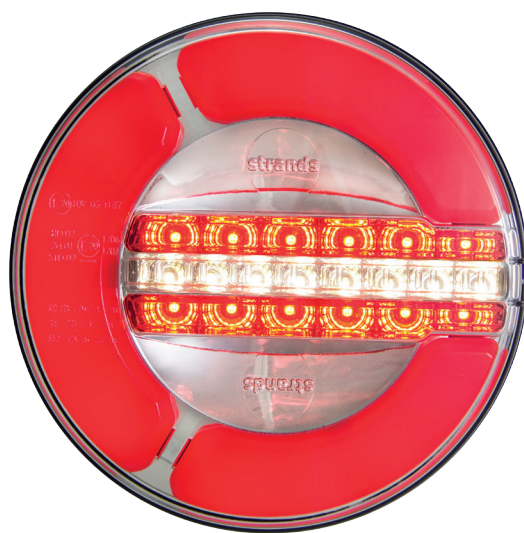

strands

-lighting division

TAIL LAMP

LED

IP68

12-24V

3
FUNC.

- Voltage: 12-24V DC
- Functions: 3 (tail/reverse/fog)
- IP-class: IP68
- Cable length: 2000mm
- Diameter: 142mm
- Depth: 38mm
- CC: 45mm
- E-approved according to regulation: 7, 38, 23

Part No. 800154