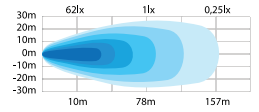

Part No. 809223
SIBERIA NL WORK LIGHT LED BAR 38''