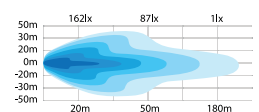

Voltage	10-32V DC
Consumption	58W
Theoretical lumen	4300
Actual lumen	3600
IP-class	IP68/IP69K
Connection	DT-3 to DT-2
Cable length	200mm
Material housing	Aluminium

Material lens	Toughened glass
Length	105mm
Depth	75mm
Height	95mm
Height including bracket	125,5mm
Operating temperature	-40°C - +85°C
E-approved	-
EMC-certificate	CISPR25 Class 3