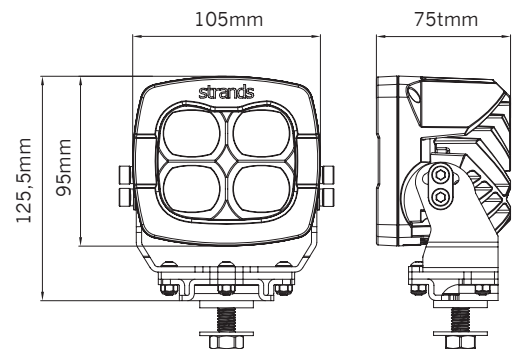

# strands<sup>®</sup>

-lighting division

**60° LIGHT SPREAD**  
**GMRS 15,6G**

## IZEBREAKER 58W

WORK LIGHT LED / HEATED LENS

<b>Voltage</b>	10-32V DC
<b>Consumption</b>	58W
<b>Theoretical lumen</b>	4300
<b>Actual lumen</b>	3600
<b>IP-class</b>	IP68/IP69K
<b>Connection</b>	DT-3 to DT-2
<b>Cable length</b>	200mm
<b>Material housing</b>	Aluminium

<b>Material lens</b>	Toughened glass
<b>Length</b>	105mm
<b>Depth</b>	75mm
<b>Height</b>	95mm
<b>Height including bracket</b>	125,5mm
<b>Operating temperature</b>	-40°C - +85°C
<b>E-approved</b>	-
<b>EMC-certificate</b>	CISPR25 Class 3

Part No. 809243