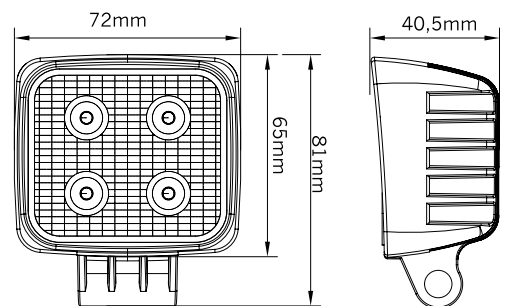

## LED WORK LIGHT MINI

<b>Voltage</b>	9-30V DC
<b>Watt</b>	12
<b>Theoretical lumen</b>	1080
<b>Actual lumen</b>	468
<b>IP-class</b>	IP67
<b>Connection:</b>	Cable
<b>Cable length</b>	300mm
<b>Material housing</b>	Aluminium

<b>Material lens</b>	Acrylic
<b>Length</b>	72mm
<b>Depth</b>	40,5mm
<b>Height</b>	65mm
<b>Height including bracket</b>	81mm
<b>Operating temperature</b>	-35 - +60°C
<b>E-approved</b>	No
<b>EMC-certificate</b>	ECE R10