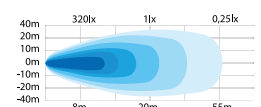

<b>Material lens</b>	Acrylic
<b>Length</b>	72mm
<b>Depth</b>	40,5mm
<b>Height</b>	65mm
<b>Height including bracket</b>	81mm
<b>Operating temperature</b>	-35 - +60°C
<b>E-approved</b>	No
<b>EMC-certificate</b>	ECE R10