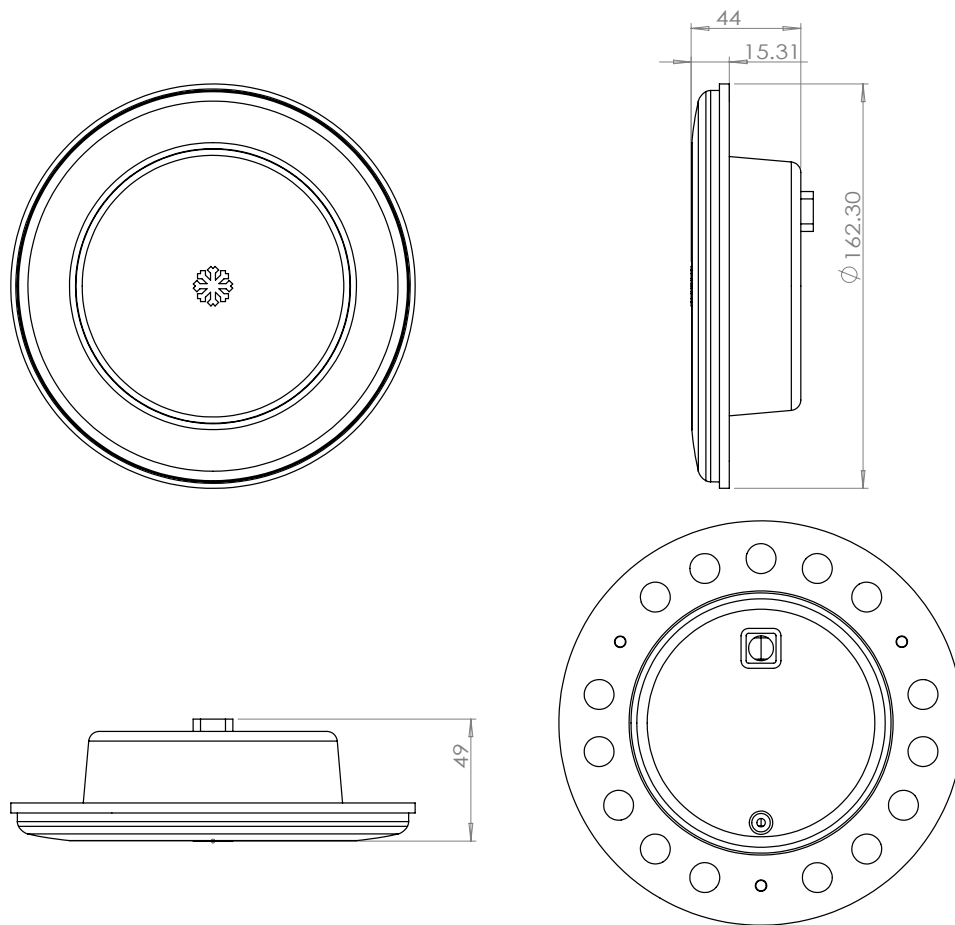

strands[®]

-lighting division

MANUAL

IZE LED TAIL LIGHT 3 FUNC. LED

BLUE = - TO CHASSIS GROUND

RED = BREAK LIGHT

BROWN = TAIL LIGHT

GREEN = START UP FUNCTION

YELLOW = INDICATOR

BROWN + GREEN = DYNAMIC START UP FUNCTION

Part no. 800606, 800607

Contact us if you need support: support@strands.se or +46(0)320-450450

www.strands.se
www.strandseurope.com