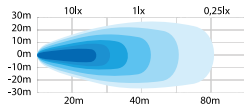

WORK LIGHTS

Part No. 809002
WORK LIGHT MINI 15W LED

Part No. 809009-BI
WORK LIGHT 18W LED

Part No. 809010
WORK LIGHT 10W LED

Part No. 809018
WORK LIGHT 50W LED

Part No. 809028
WORK LIGHT 90W LED

| PART NO. | 809002 | 809009-BI | 809010 | 809018 | 809028 |
|--------------------------|---------------|---------------|---------------|---------------|---------------|
| VOLTAGE | 12-36V DC | 9-32V DC | 10-32V DC | 10-32V DC | 10-32V DC |
| WATT | 15 | 18 | 10 | 50 | 90 |
| THEORETICAL LUMEN | 900 | 1500 | 900 | 4500 | 8100 |
| ACTUAL LUMEN | 600 | 700 | 585 | 2290 | 4692 |
| IP-CLASS | IP67 | IP67 | IP67/IP69K | IP67/IP69K | IP67/IP69K |
| CONNECTION | - | - | - | - | - |
| CABLE LENGTH | 400mm | 400mm | 520mm | 520mm | 520mm |
| MATERIAL HOUSING | Aluminium | Aluminium | Aluminium | Aluminium | Aluminium |
| MATERIAL LENS | PC | PC | PC | PC | PC |
| LENGTH | 84mm | 121mm | 66mm | 145mm | 135mm |
| DEPTH | 38,5mm | 80mm | 65mm | 78mm | 124mm |
| HEIGHT | 84mm | 91mm | 80,83mm | 122,61mm | 150mm |
| HEIGHT INCLUDING BRACKET | 102,4/111,9mm | - | 120mm | 122mm | 160mm |
| DIAMETER | - | - | - | - | - |
| OPERATING TEMPERATURE | -20°C · +50°C | -30°C · +40°C | -20°C · +50°C | -20°C · +50°C | -20°C · +50°C |
| E-APPROVED | - | - | - | - | - |
| EMC-CERTIFICATE | ECE R10 | ECE R10 | ECE R10 | ECE R10 | ECE R10 |