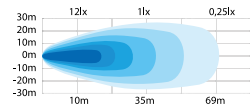

WORK LIGHTS

Part No. 809002
WORK LIGHT MINI 15W LED

Part No. 809009-BI
WORK LIGHT 18W LED

Part No. 809010
WORK LIGHT 10W LED

Part No. 809018
WORK LIGHT 50W LED

Part No. 809028
WORK LIGHT 90W LED

| PART NO. | 809002 | 809009-BI | 809010 | 809018 | 809028 |
|--------------------------|---------------|---------------|---------------|---------------|---------------|
| VOLTAGE | 12-36V DC | 9-32V DC | 10-32V DC | 10-32V DC | 10-32V DC |
| WATT | 15 | 18 | 10 | 50 | 90 |
| THEORETICAL LUMEN | 900 | 1500 | 900 | 4500 | 8100 |
| ACTUAL LUMEN | 600 | 700 | 585 | 2290 | 4692 |
| IP-CLASS | IP67 | IP67 | IP67/IP69K | IP67/IP69K | IP67/IP69K |
| CONNECTION | - | - | - | - | - |
| CABLE LENGTH | 400mm | 400mm | 520mm | 520mm | 520mm |
| MATERIAL HOUSING | Aluminium | Aluminium | Aluminium | Aluminium | Aluminium |
| MATERIAL LENS | PC | PC | PC | PC | PC |
| LENGTH | 84mm | 121mm | 66mm | 145mm | 135mm |
| DEPTH | 38,5mm | 80mm | 65mm | 78mm | 124mm |
| HEIGHT | 84mm | 91mm | 80,83mm | 122,61mm | 150mm |
| HEIGHT INCLUDING BRACKET | 102,4/111,9mm | - | 120mm | 122mm | 160mm |
| DIAMETER | - | - | - | - | - |
| OPERATING TEMPERATURE | -20°C · +50°C | -30°C · +40°C | -20°C · +50°C | -20°C · +50°C | -20°C · +50°C |
| E-APPROVED | - | - | - | - | - |
| EMC-CERTIFICATE | ECE R10 | ECE R10 | ECE R10 | ECE R10 | ECE R10 |