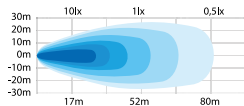

WORK LIGHTS

Part No. 809002
WORK LIGHT MINI 15W LED

Part No. 809009-BI
WORK LIGHT 18W LED

Part No. 809010
WORK LIGHT 10W LED

Part No. 809018
WORK LIGHT 50W LED

Part No. 809028
WORK LIGHT 90W LED

| PART NO. | 809002 | 809009-BI | 809010 | 809018 | 809028 |
|--------------------------|---------------|---------------|---------------|---------------|---------------|
| VOLTAGE | 12-36V DC | 9-32V DC | 10-32V DC | 10-32V DC | 10-32V DC |
| WATT | 15 | 18 | 10 | 50 | 90 |
| THEORETICAL LUMEN | 900 | 1500 | 900 | 4500 | 8100 |
| ACTUAL LUMEN | 600 | 700 | 585 | 2290 | 4692 |
| IP-CLASS | IP67 | IP67 | IP67/IP69K | IP67/IP69K | IP67/IP69K |
| CONNECTION | - | - | - | - | - |
| CABLE LENGTH | 400mm | 400mm | 520mm | 520mm | 520mm |
| MATERIAL HOUSING | Aluminium | Aluminium | Aluminium | Aluminium | Aluminium |
| MATERIAL LENS | PC | PC | PC | PC | PC |
| LENGTH | 84mm | 121mm | 66mm | 145mm | 135mm |
| DEPTH | 38,5mm | 80mm | 65mm | 78mm | 124mm |
| HEIGHT | 84mm | 91mm | 80,83mm | 122,61mm | 150mm |
| HEIGHT INCLUDING BRACKET | 102,4/111,9mm | - | 120mm | 122mm | 160mm |
| DIAMETER | - | - | - | - | - |
| OPERATING TEMPERATURE | -20°C · +50°C | -30°C · +40°C | -20°C · +50°C | -20°C · +50°C | -20°C · +50°C |
| E-APPROVED | - | - | - | - | - |
| EMC-CERTIFICATE | ECE R10 | ECE R10 | ECE R10 | ECE R10 | ECE R10 |